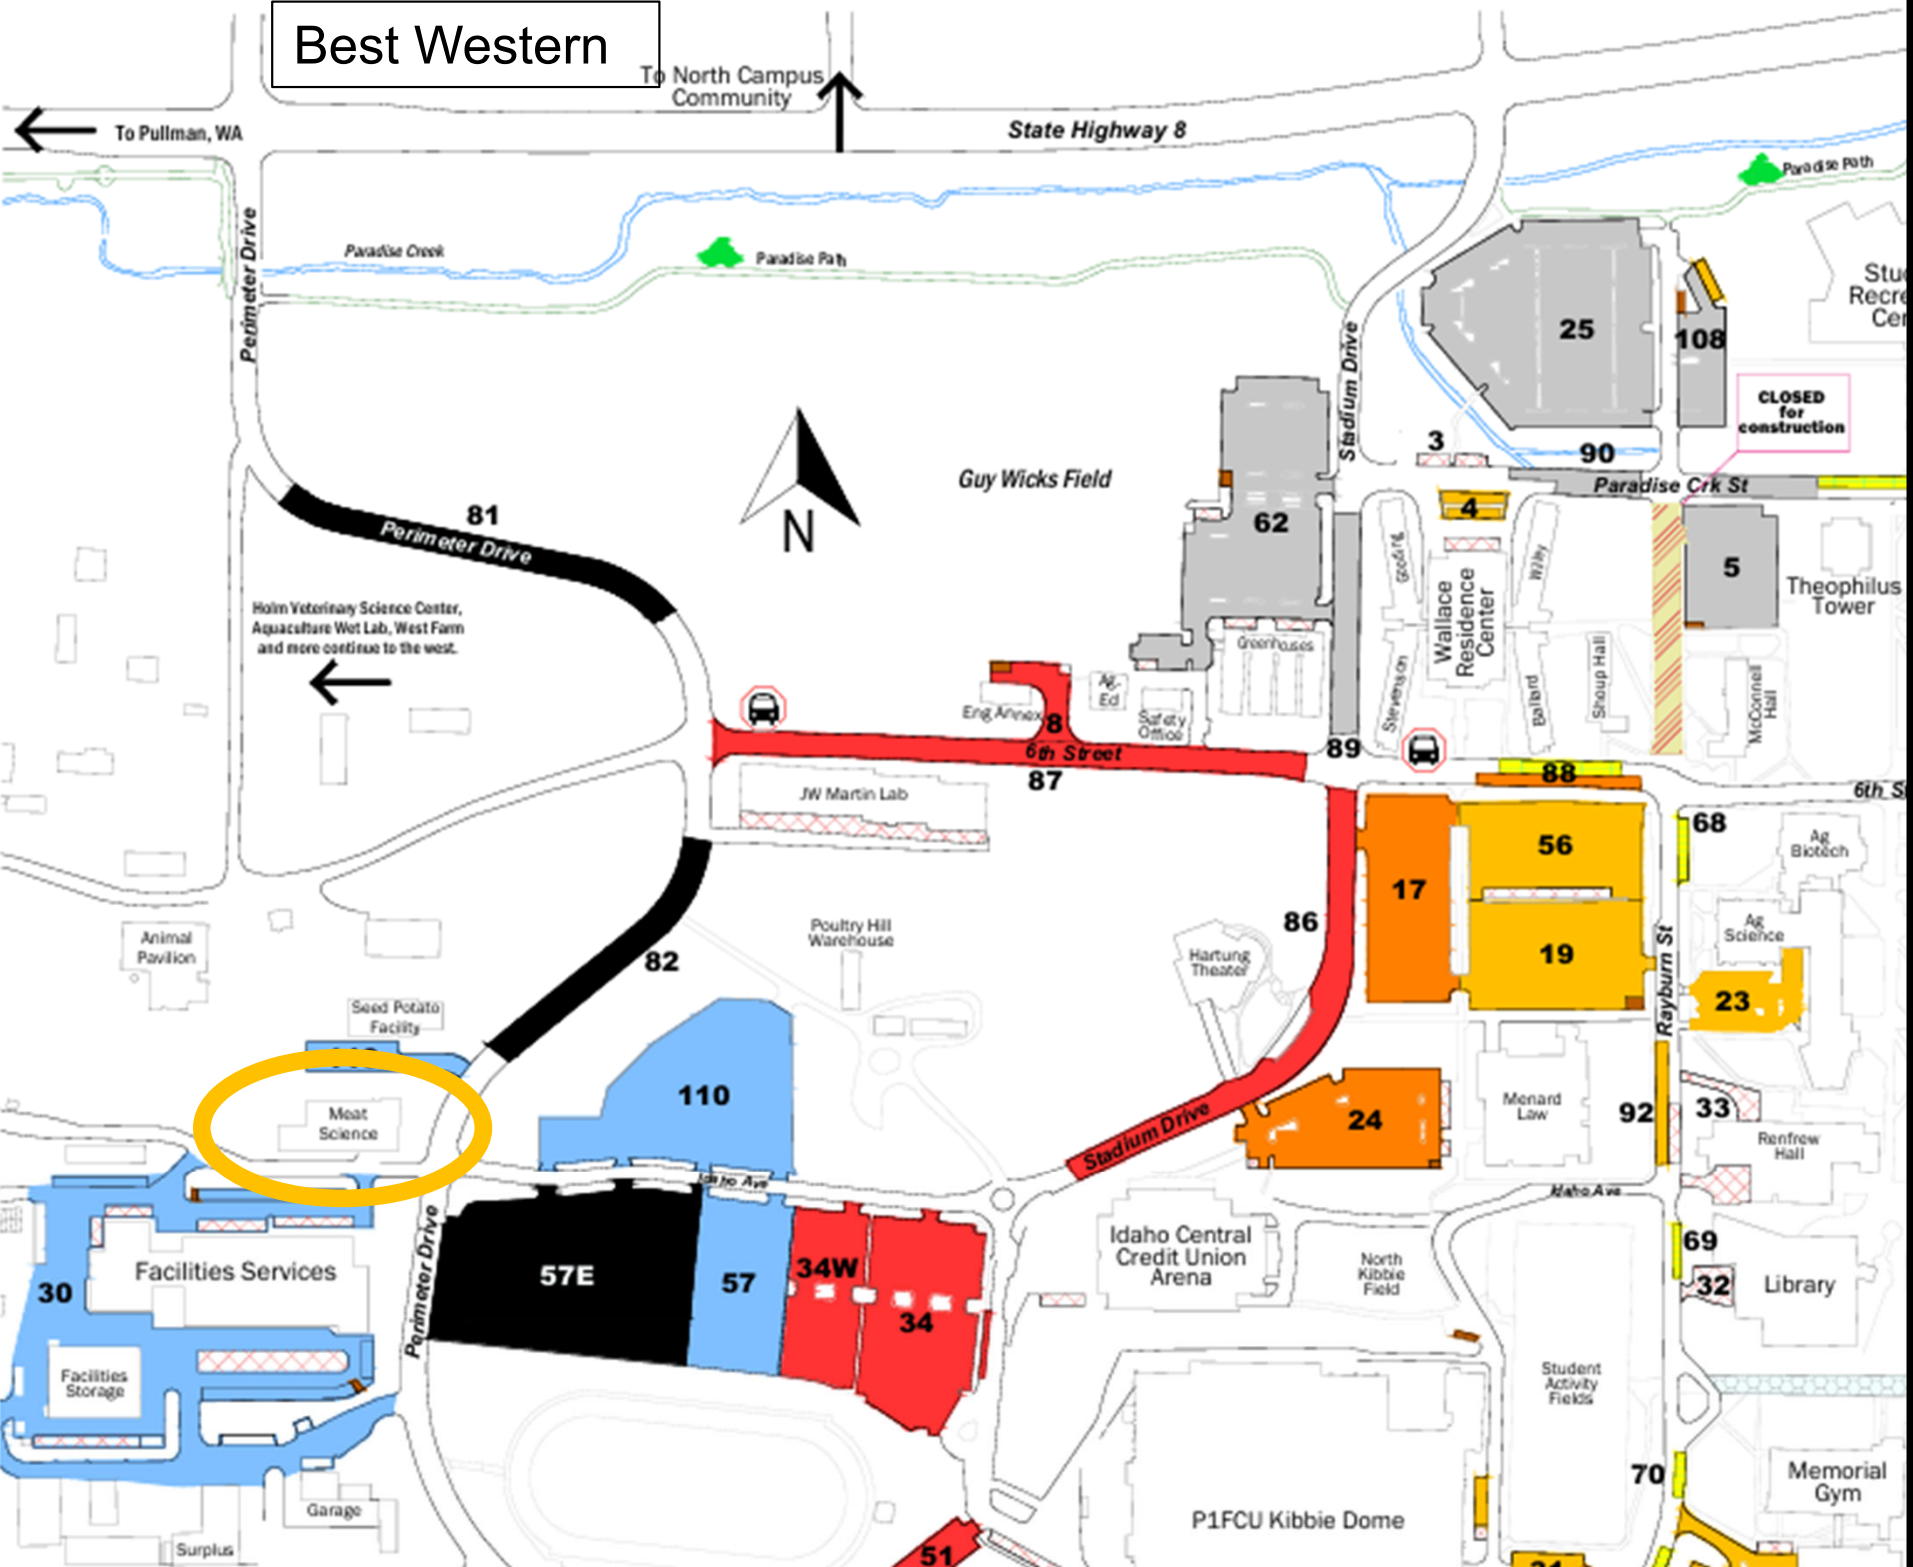

Best Western

To Pullman, WA

To North Campus Community

State Highway 8

Perimeter Drive

Paradise Creek

Guy Wicks Field

25

108

CLOSED for construction

81

Perimeter Drive

Holm Veterinary Science Center, Aquaculture Wet Lab, West Farm and more continue to the west.

62

3

90

Poultry Hill Warehouse

Hartung Theater

86

24

Menard Law

92

33

Renfrew Hall

Renfrew Hall

30

Facilities Services

57E

57

34W

34

Idaho Central Credit Union Arena